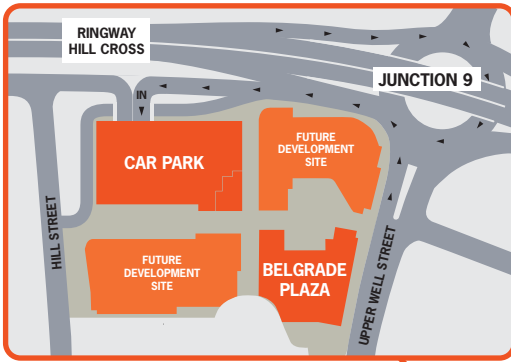

belgradeplazaparking

city life just gets better

BELGRADE PLAZA ENTRANCE

Transport Key

- Car Park (Long Stay)
- Car Park (Short Stay)
- Car Park (other)
- Car Park Entrance
- One Way Street
- Park & Ride – set down / pick up point
- Park & Ride North
- Park & Ride South
- Bus Station & Coach Park
- Train Station
- Coach – set down point

Attractions Key

- A** Coventry Cathedral
- B** Coventry Transport Museum
- C** Herbert Art Gallery & Museum
- D** Belgrade Theatre
- E** Priory Undercrofts
- F** Holy Trinity Church
- G** St Mary's Guildhall
- H** St John the Baptist Church
- I** Medieval Spon Street
- J** Coventry Watch Museum
- K** Coventry Sports Centre
- L** Coventry Canal Basin